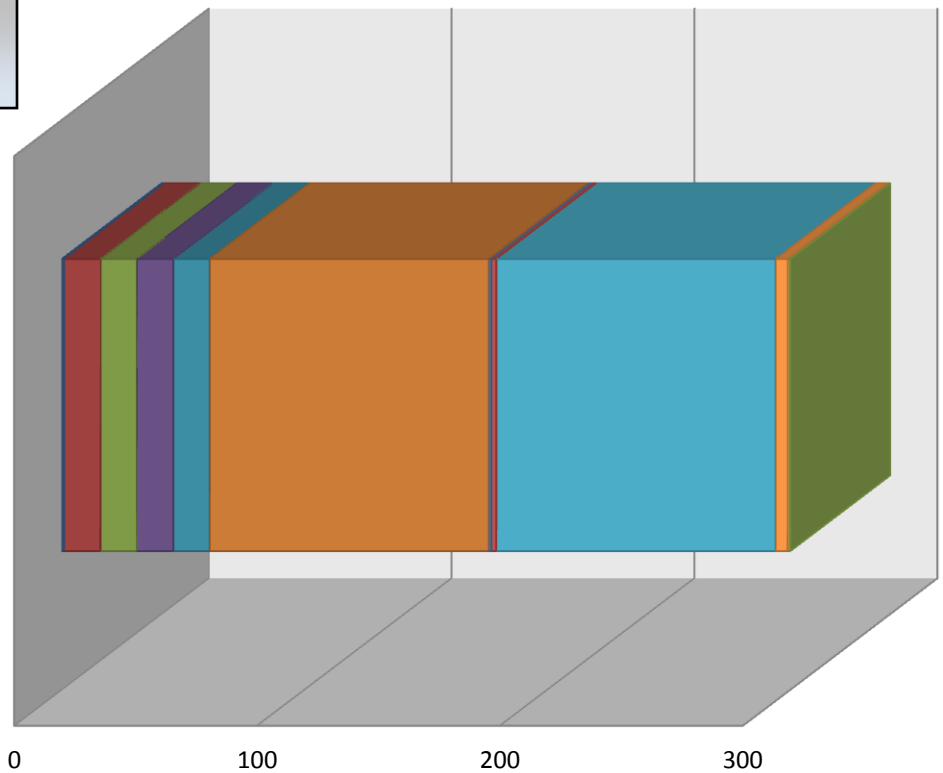

**CRT's "InteliSense-
Intelligent Processing.."**

**Time Elapse to Completion
(seconds) -using largest Electronic
Plant Provider**

Time Elapse to Completion (seconds) -using largest Electronic Plant Provider

■ Open Order - Single or in Batches, Asynchronous processing	1
■ Retrieve Property Index Chains	15
■ Retrieve Tax Report	15
■ Retrieve Assessors Parcel Plat	15
■ Retrieve General Name Indices	15
■ Run Logic to Retrieve Documents (Customized underwriting logic)	115
■ Create Log of Events	1
■ Build an Electronic File	2
■ Read Images	115
■ Fill out Prelim	5
■ Generates a 100% ready Product (Prelim, Commitment), AUTO-POPULATED with your write-ups, hyperlinked images and plant data, ready for final review and delivery [within minutes complete Product using CRT "InteliSense" Platform]	1
Total Seconds = 3-5 minutes	